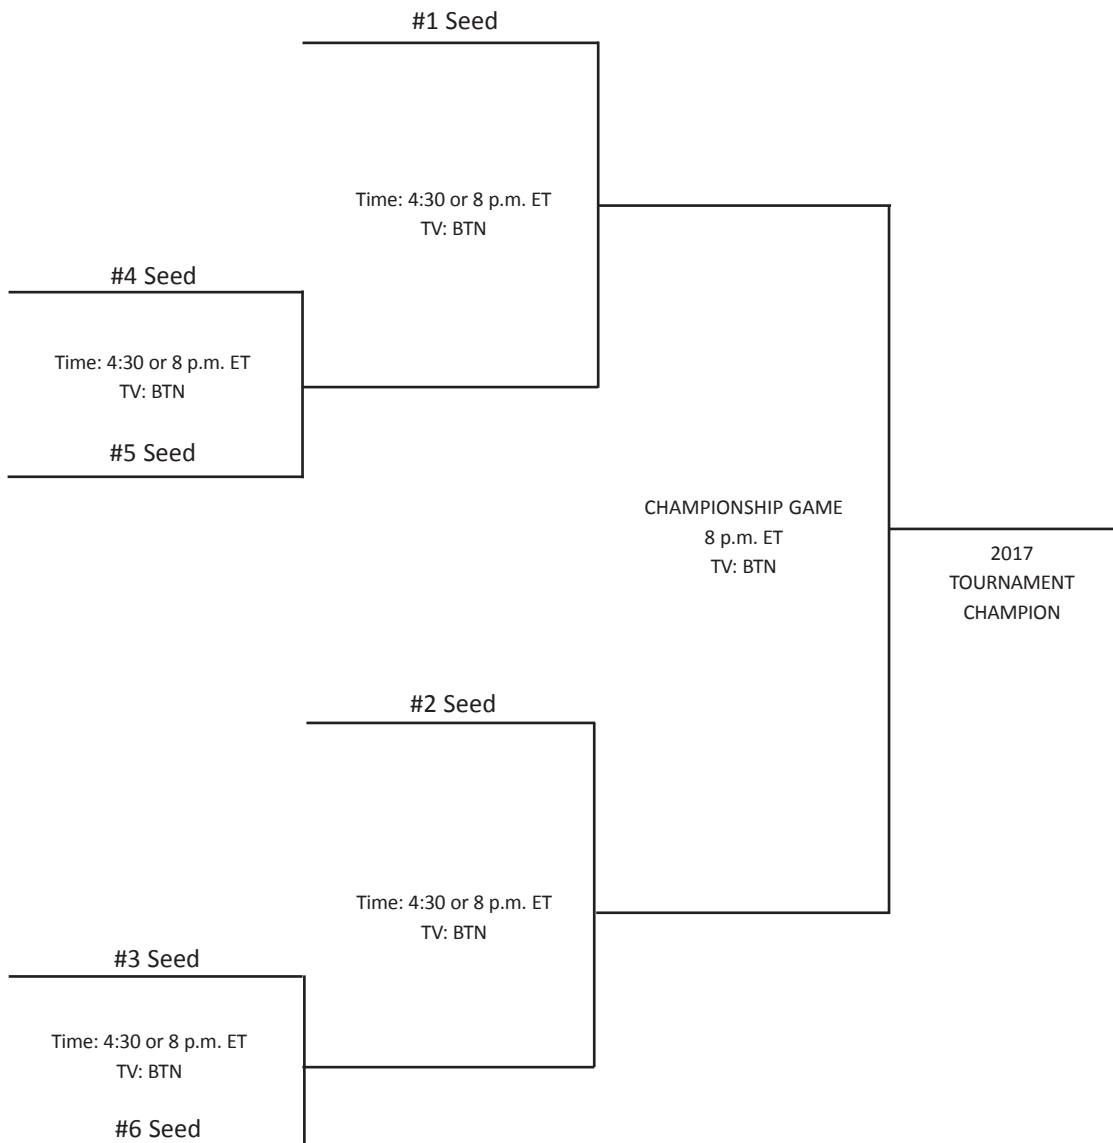

2017 BIG TEN MEN'S ICE HOCKEY TOURNAMENT

March 16-18

Joe Louis Arena • Detroit, Mich.

THURSDAY, MARCH 16

FRIDAY, MARCH 17

SATURDAY, MARCH 18

BIG LIFE. BIG STAGE. BIG TEN.

The Big Ten Academic Alliance is an academic consortium of all 14 Big Ten universities, which is widely considered to be the model for effective and voluntary collaboration among top research universities.