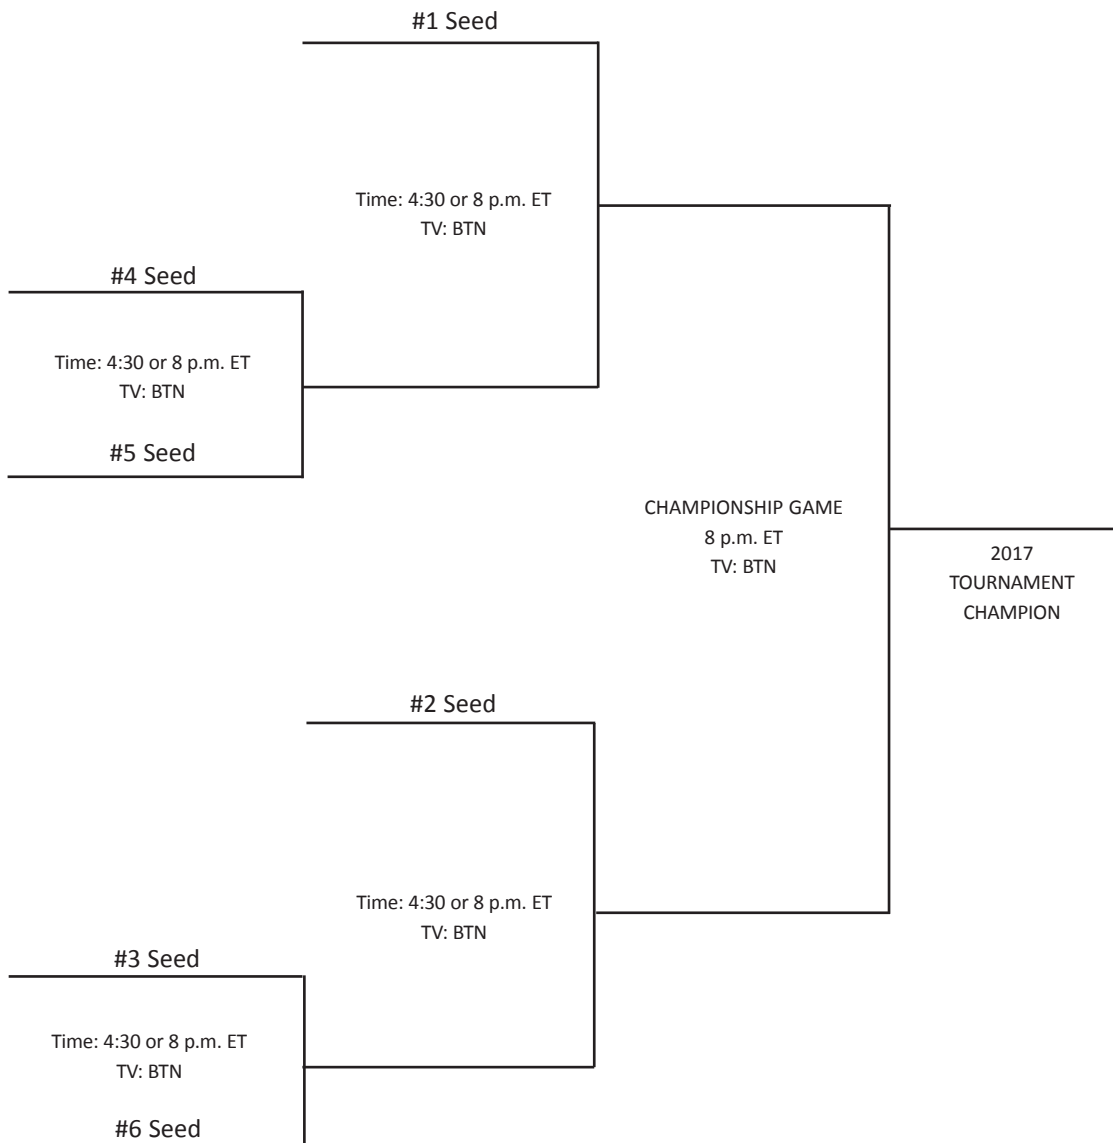

# 2017 BIG TEN MEN'S ICE HOCKEY TOURNAMENT

March 16-18

Joe Louis Arena • Detroit, Mich.

THURSDAY, MARCH 16

FRIDAY, MARCH 17

SATURDAY, MARCH 18

**BIG LIFE. BIG STAGE. BIG TEN.**

The Big Ten Academic Alliance is an academic consortium of all 14 Big Ten universities, which is widely considered to be the model for effective and voluntary collaboration among top research universities.