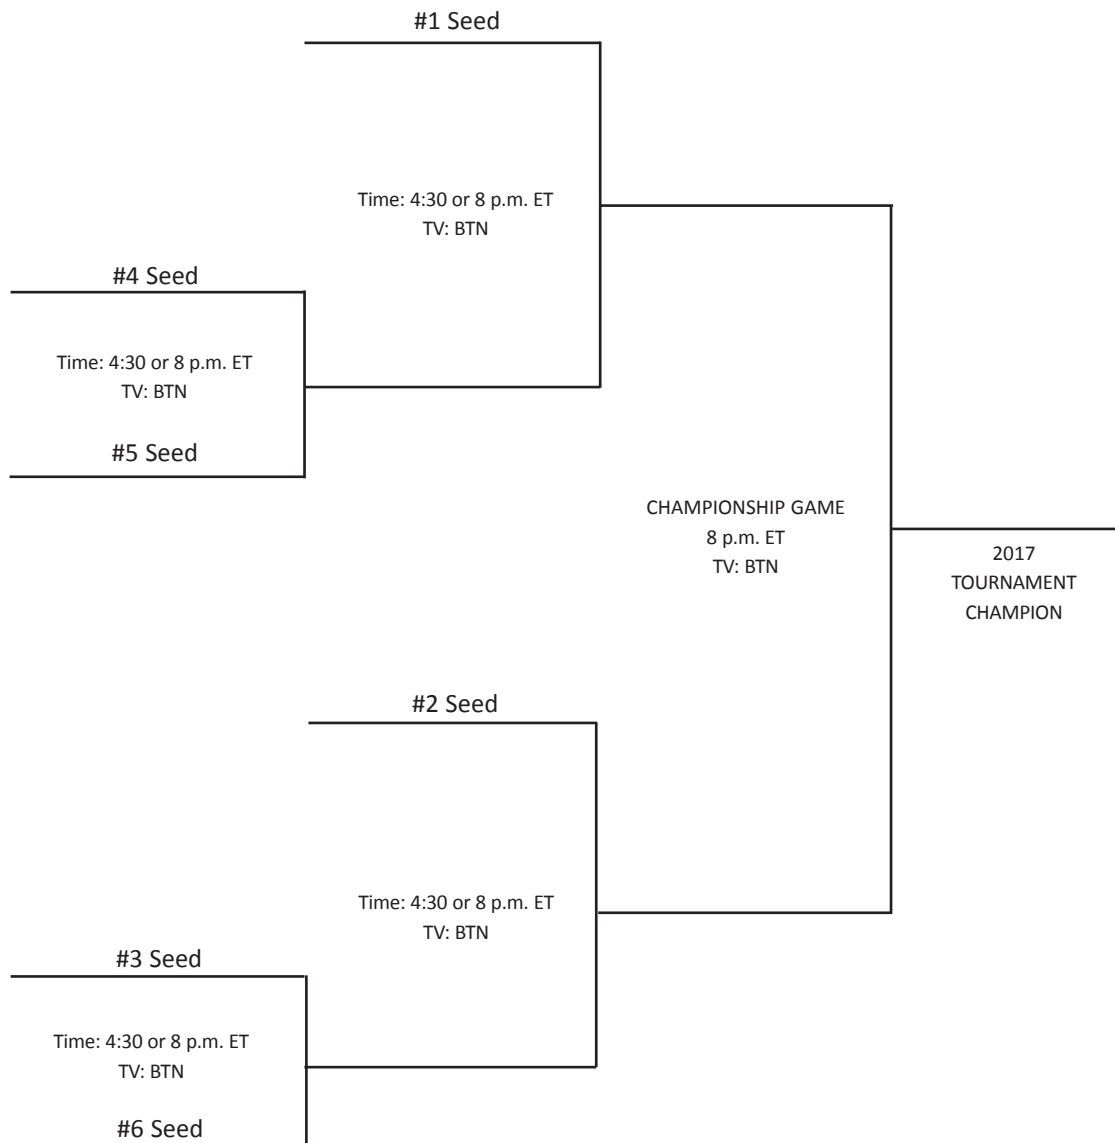

2017 BIG TEN MEN'S ICE HOCKEY TOURNAMENT

March 16-18

Joe Louis Arena • Detroit, Mich.

THURSDAY, MARCH 16

FRIDAY, MARCH 17

SATURDAY, MARCH 18

BIG LIFE. BIG STAGE. BIG TEN.

The Big Ten Academic Alliance is an academic consortium of all 14 Big Ten universities, which is widely considered to be the model for effective and voluntary collaboration among top research universities.